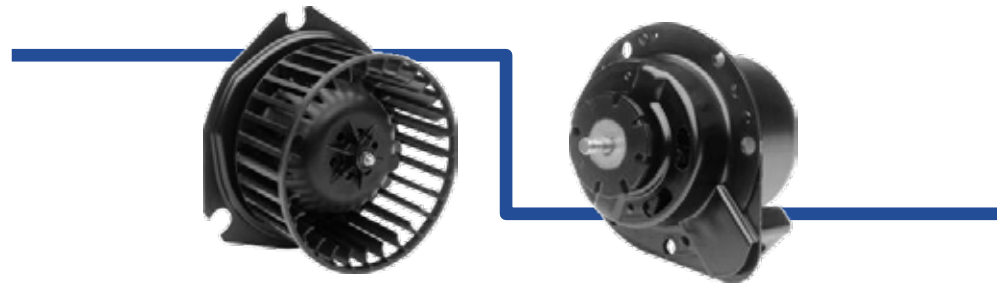

Electric Motors

HVAC Blower Motors | Engine Cooling Fan Motors

Today's vehicle maintenance demands components that meet OE specs for fit, form and function. That's why VDO electric motors are built to meet or exceed OE standards.

VDO quality helps to insure the reliability of your work and the performance of your customers' vehicles.

Give your customers the coverage they need and the quality they demand - Choose VDO

www.vdo.com/usa - select VDO Replacement Parts

THE YOUNG
AUTOMOTIVE
PROFESSIONALS

"OUR NUMBER ONE ASSET IS OUR PEOPLE"

(905) 835-8120

Disclaimer: Products may not be available at all locations and may not be exactly as shown. Minimum purchase may be required. Flyer pricing is not guaranteed. Price and availability may vary from store to store. Please inquire at your local Bestbuy Jobber.